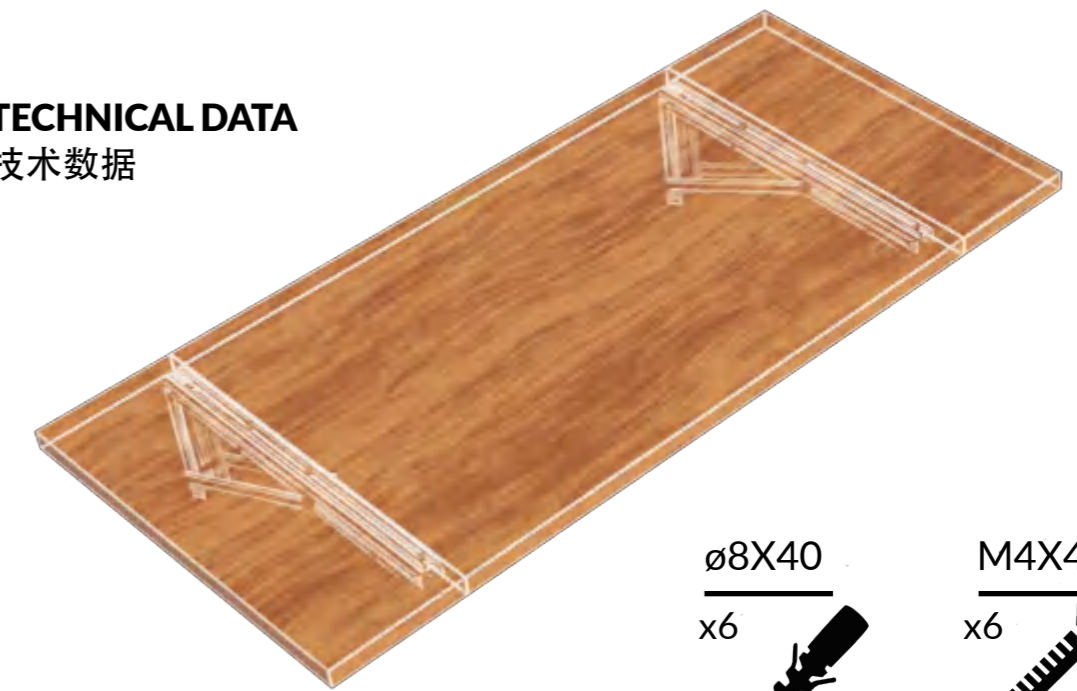

TECHNICAL DATA

技术数据

ø8X40
x6

M4X40
x6

M4X18
x4

L
支架长度

W
层板建议宽度

KG
承重

200

200-250

250

250-300

300

300-350

100KGS